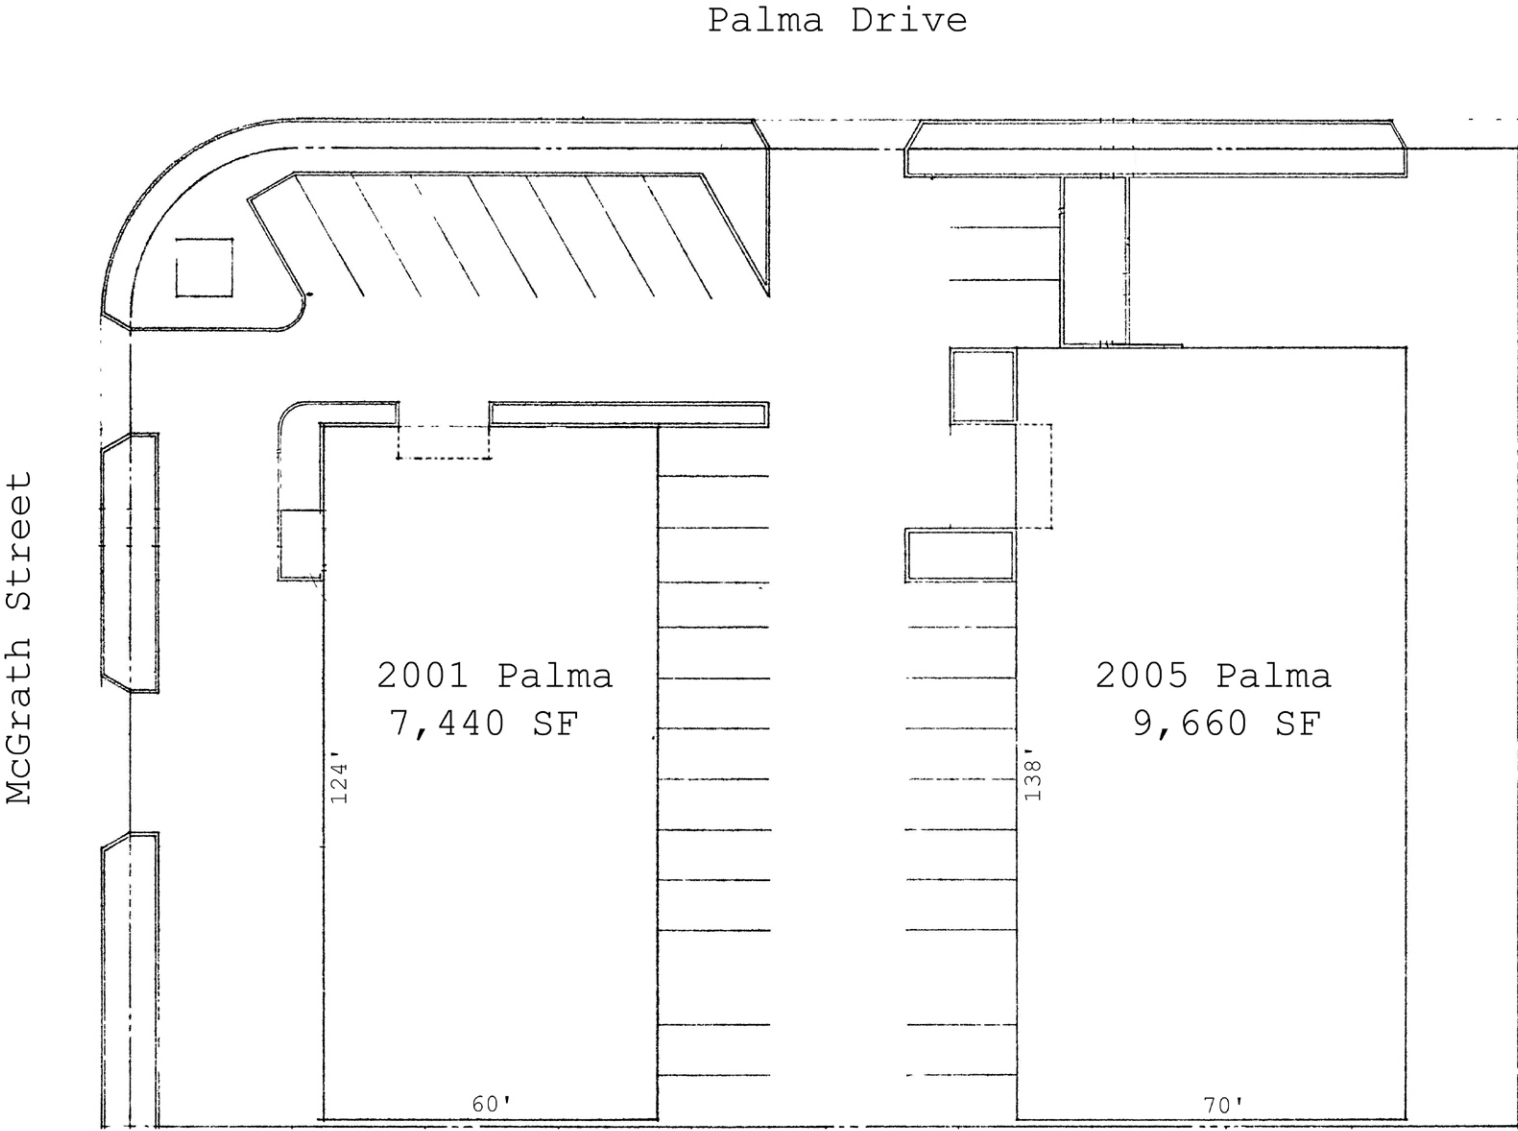

**2001-2005 Palma Dr., Ventura
17,100 SF FOR SALE**

Site Plan

M2 Zone Land. Lot Size:
43,557 SF (.99 Acre)